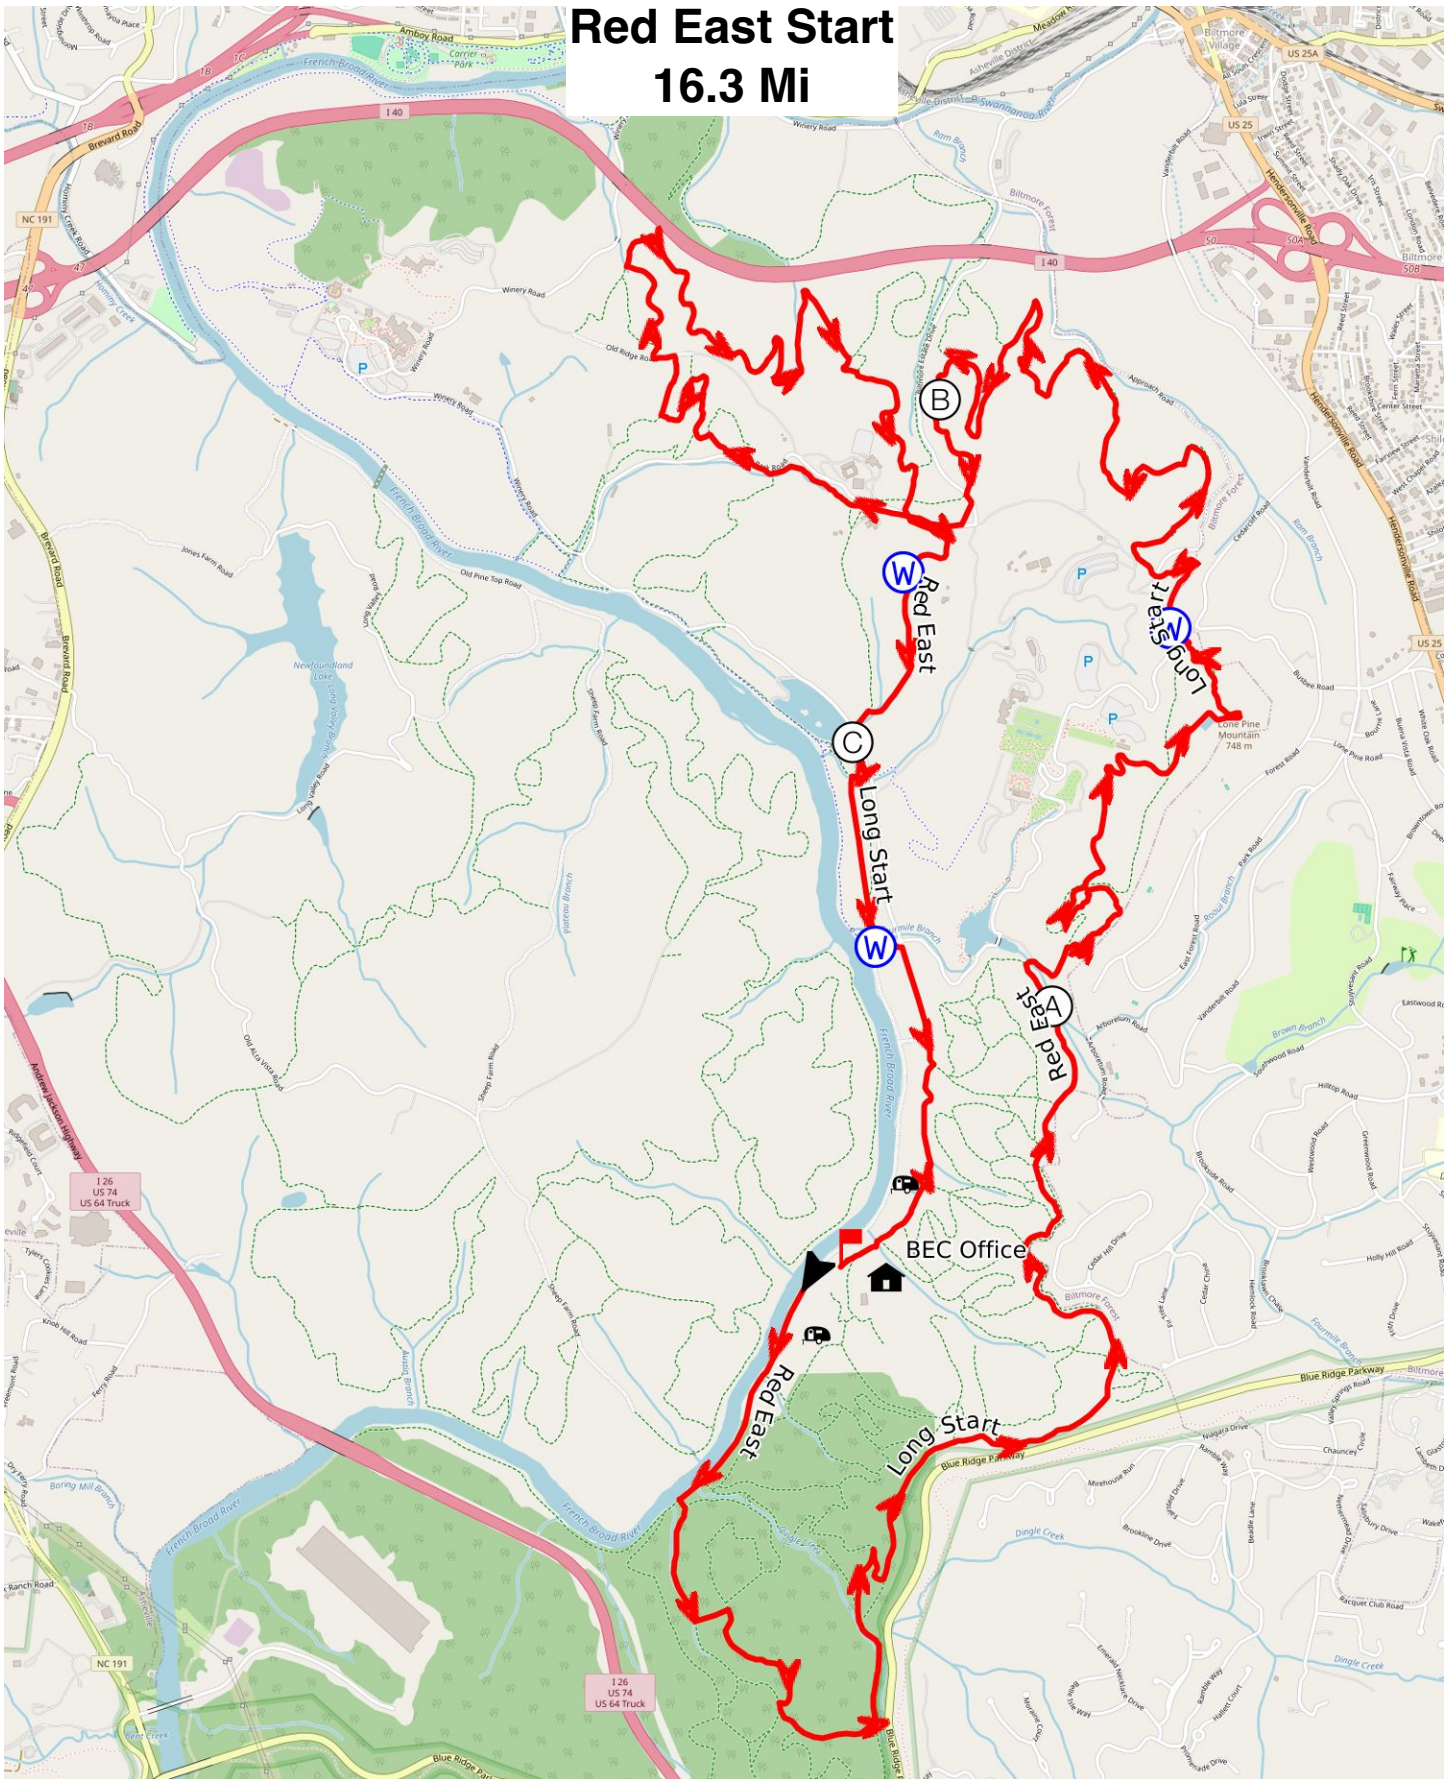

# Red East Start 16.3 Mi

Mercator Projection  
WGS84  
UTM Zone 17S  